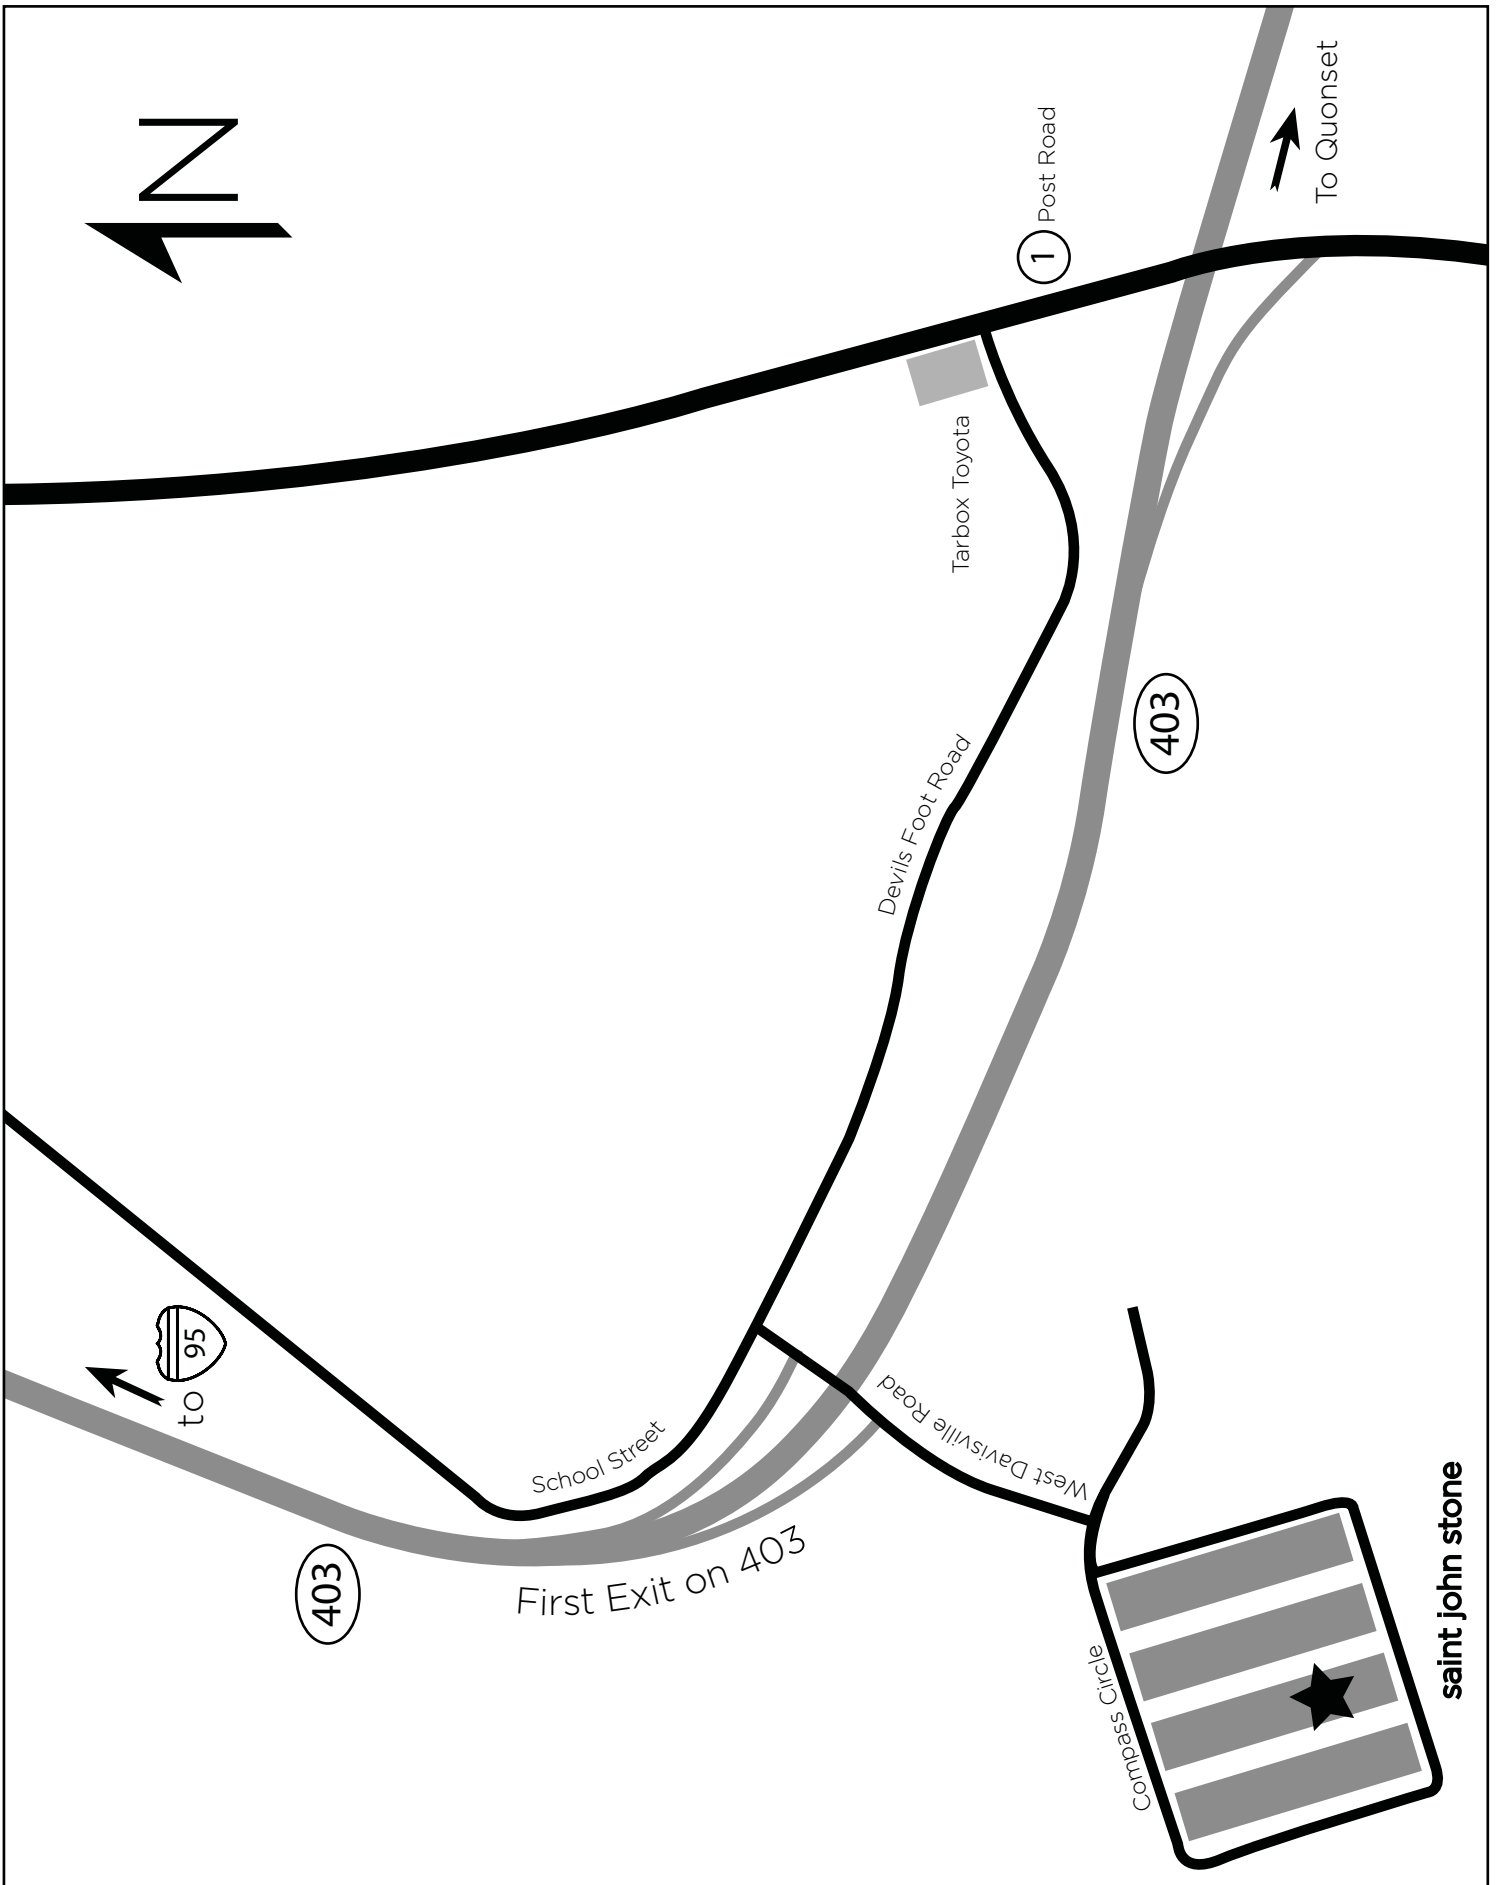

T. 401 667 7190 F. 401 667 7210
338 Compass Circle, Unit D-1
North Kingstown, RI 02852

saintjohnstone